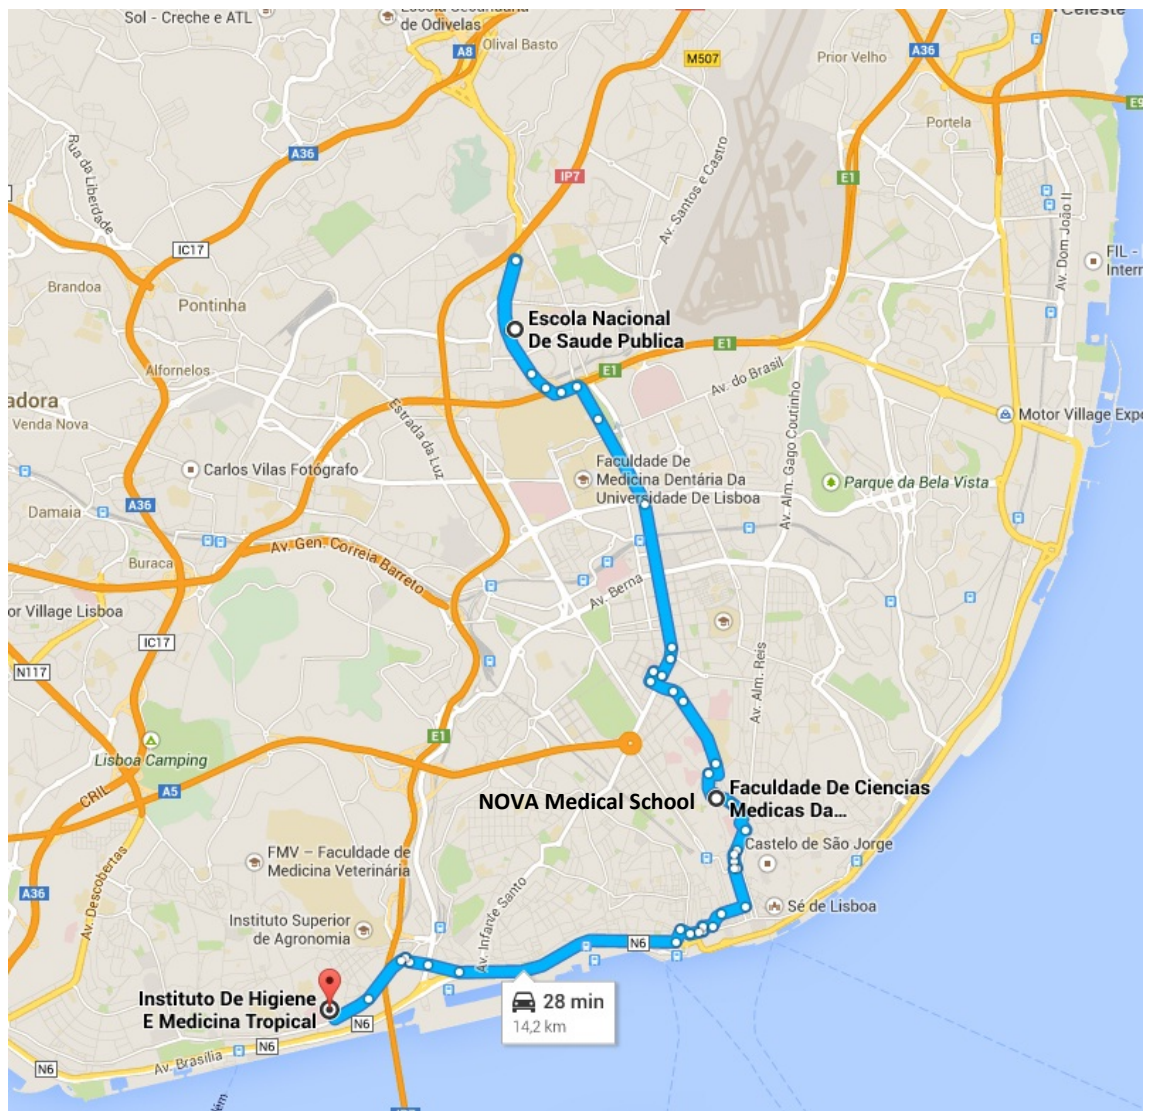

WELCOME GUIDE | LISBOA

PhD in Global Public Health

VENUE

The lectures of the Global Public Health PhD program in Lisboa will take place at:

- Escola Nacional de Saúde Pública (ENSP)
- Instituto de Higiene e Medicina Tropical (IHMT)
- NOVA Medical School | Faculdade de Ciências Médicas (NMS|FCM)

Map of Lisboa

HOW TO GET TO ENSP

ESCOLA NACIONAL DE SAÚDE PÚBLICA

GPS COORDINATES

38° 45' 52' N, 9° 9' 51" W

By BUS

#747: exit at AV. Rainha D. Amélia
#767: exit near BP gas station

By SUBWAY

By TRAM

#15: Praça da Figueira - Algés

PUBLIC PARKING CAR

Two paid parking cars near IHMT are at public disposal: one underground parking is located right in front of IHMT's entrance and another one is accessible at the Lisbon's Congress Centre (5 minutes' walk from IHMT)

38° 43' 12' N, 9° 8' 22' W

By BUS

#730: Picheleira (Qta. Lavrado) – Picoas
#723: Desterro – Algés
#767: Campo Mártires da Pátria – Estação Damaia
#760: Gomes Freire – Príncipe Real

By TRAM

Lavra Lift: Largo da Anunciada –
Travessa do Forno / Torel